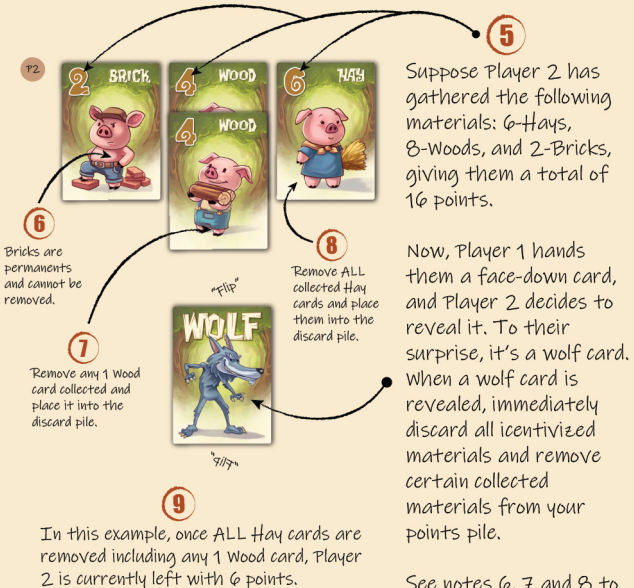

CONTINUED FROM SECTION 4:

When a player flips a wolf card, the wolf blows away that player's materials depending on its type.

See notes 6, 7 and 8 to determine what materials you lose. (All are applied after flipping a wolf)